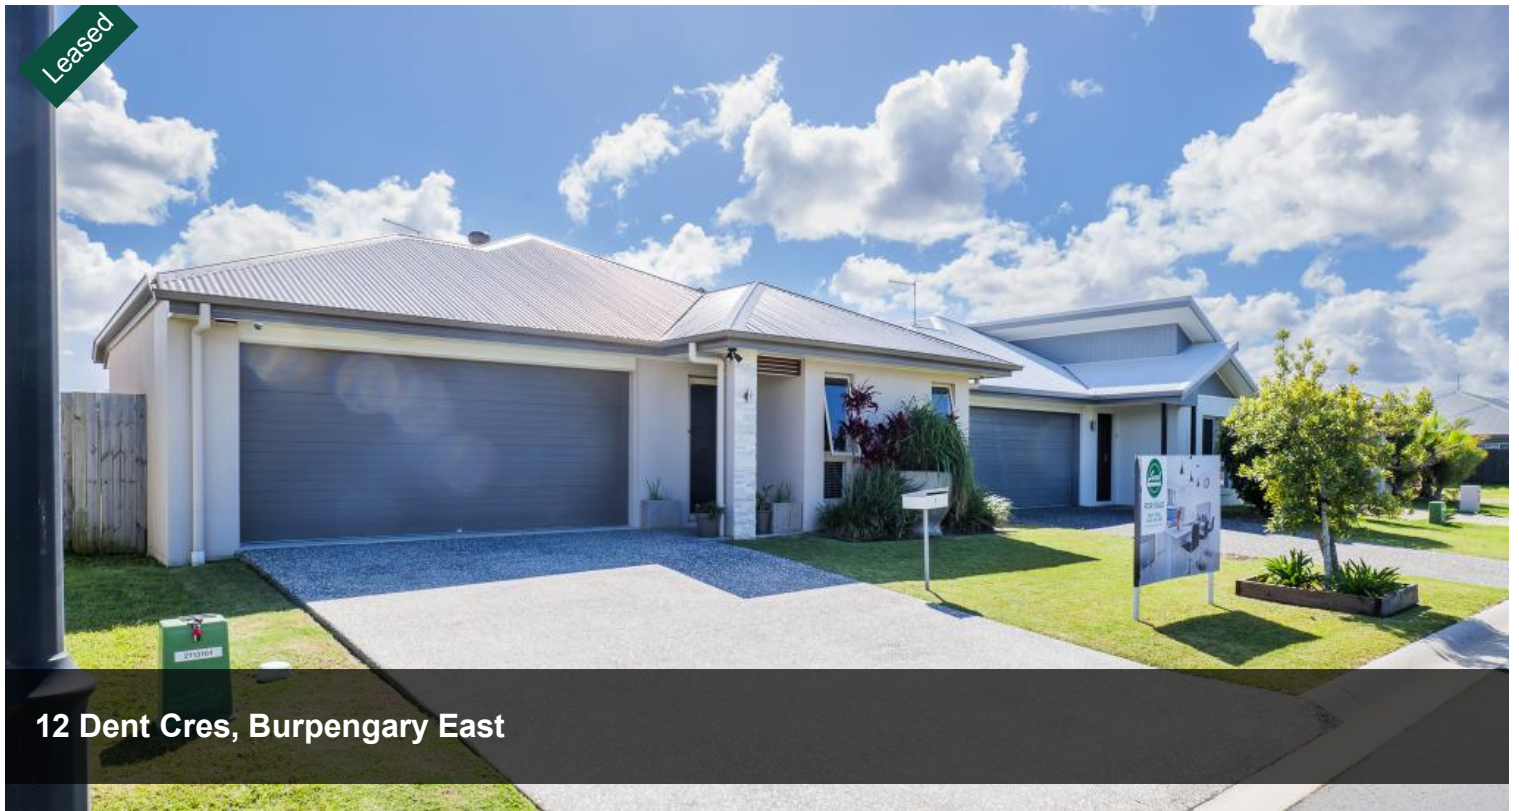

Leased

12 Dent Cres, Burpengary East

## MUST SEE FAMILY HOME

Don't miss out on securing this stunning well appointed family home. This most welcoming abode offers comfortable living both inside & out. The position of the residence couldn't be more perfect as it is nestled in the center of the estate right opposite a park in a quiet family friendly street.

The home offers a spacious floor plan with two living area's that flow through to the entertaining area nestled at the rear of the home.

This quality built home is sure to impress particularly being situated in the sought after North Harbour Estate that offers beautiful parks, water front mountain bike tracks & playgrounds and parklands fitted with BBQs and open grassed areas suitable for all walks of life.

### OFFICE DETAILS

Local Property Team  
1300 040 728

LOCAL PROPERTY TEAM

- Three generously sized bedrooms
- Double lock up Garage
- Fully Landscaped Gardens
- Separate generous laundry
- Solar Power
- Fully Fenced yard
- Opposite to a park
- Minutes to the Bruce Highway