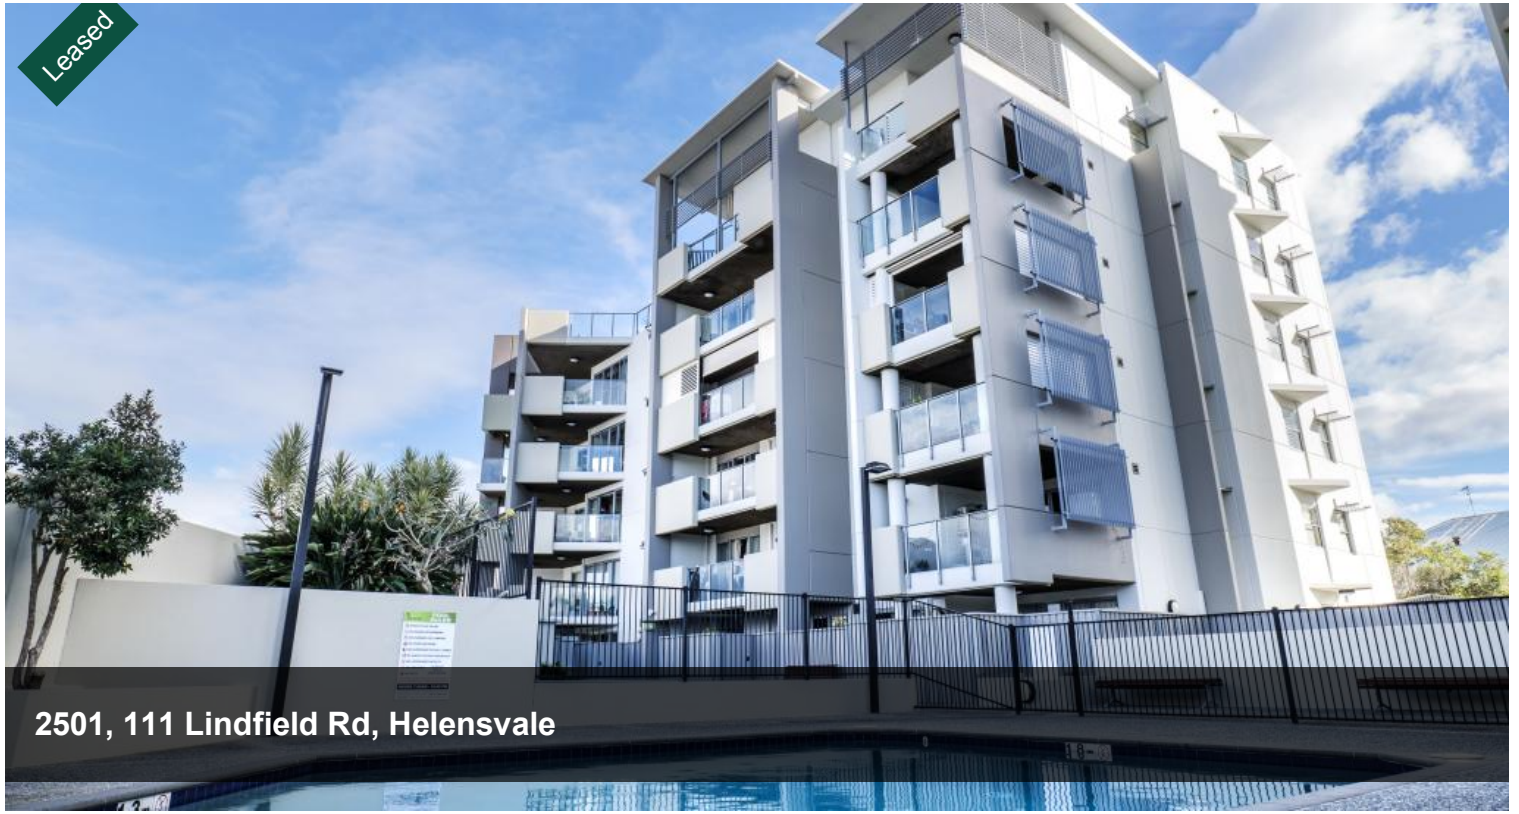

Leased

2501, 111 Lindfield Rd, Helensvale

EXCELLENT LOCATION

Spacious modern apartment located in the heart of the Helensvale shopping precinct walking distance to shops and train station. Positioned on the 5th floor in a fantastic and sought-after building with security and wonderful amenities.

FEATURES INCLUDE:

- Two spacious bedrooms with the main consisting of an ensuite and air conditioning
- Functional kitchen equipped with a dishwasher
- Large terrace which catches a lovely breeze and fantastic views
- Large air-conditioned open plan living and dining area
- Sparkling second bedroom
- Camera Intercom System
- The complex includes a pool and BBQ area
- Secure basement car space