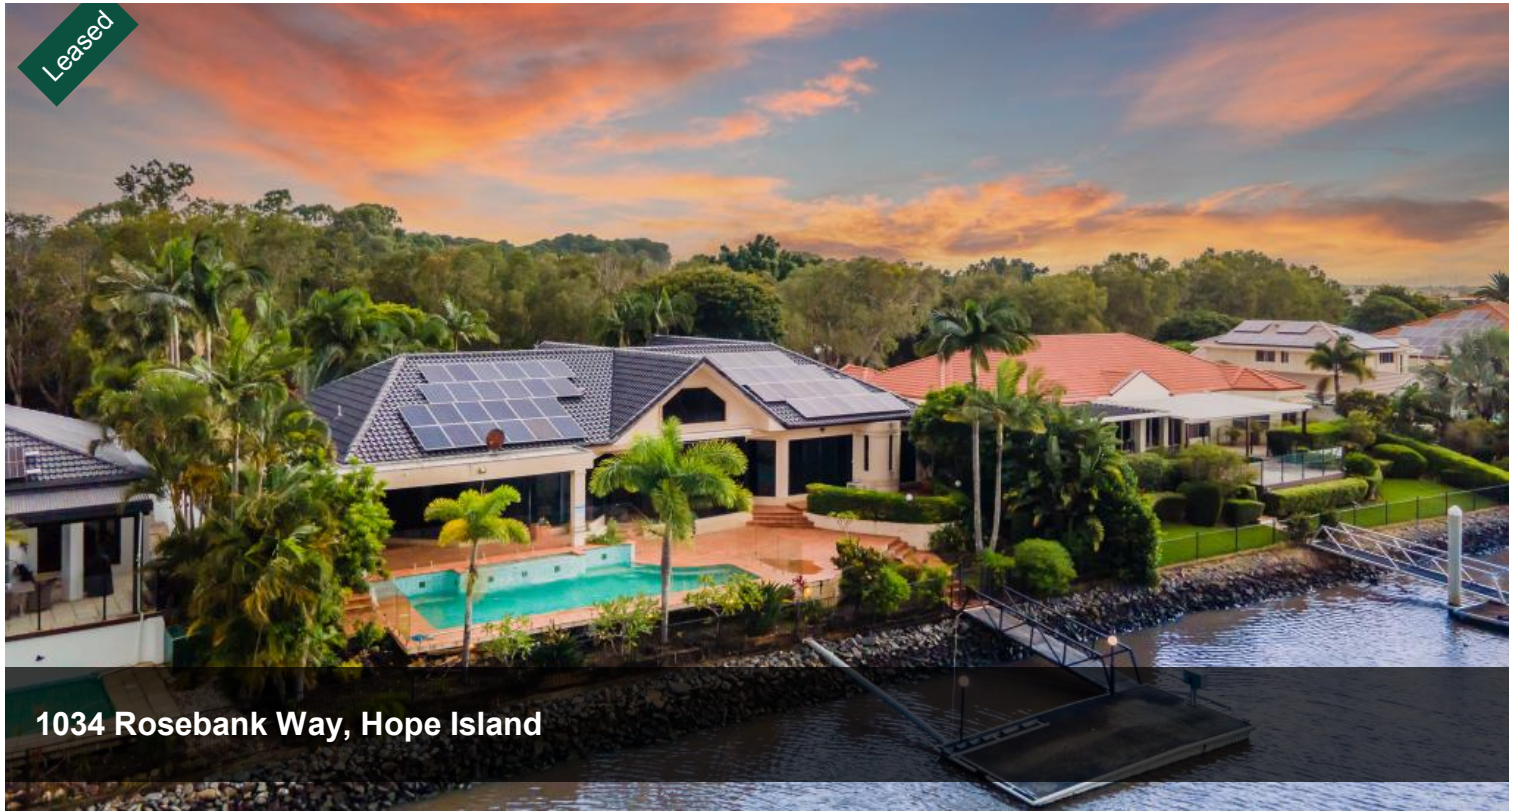

Leased

1034 Rosebank Way, Hope Island

STUNNING WATERFRONT RESIDENCE

We all dream of calling a beautiful waterfront luxury property home. Your dream could be a reality with this opportunity to secure a wonderful family abode in one of the most desirable streets on the Gold Coast within the prestigious Hope Island Resort.

Local Property Team is your luxury Gold Coast property management specialist.

Features include

- Secure Hope Island Resort locale
- Large single level family home
- Spacious open plan formal and informal living area's
- Four family bedrooms: Three bedrooms with ensuites
- Additional room perfect for a home gym, private office or playroom.
- Alfresco outdoor area
- Sparkling inground pool

1300 040 728

LOCAL PROPERTY TEAM

- 900m2 block with manicured gardens
- 12 KW solar system
- Pontoon with 30m wide water frontage

Hope Island Resort offers a great lifestyle with its well renowned Golf Course, Pat Cash Tennis Academy, parks, boat ramps and BBQ areas, all within a gated community with 24hr security.