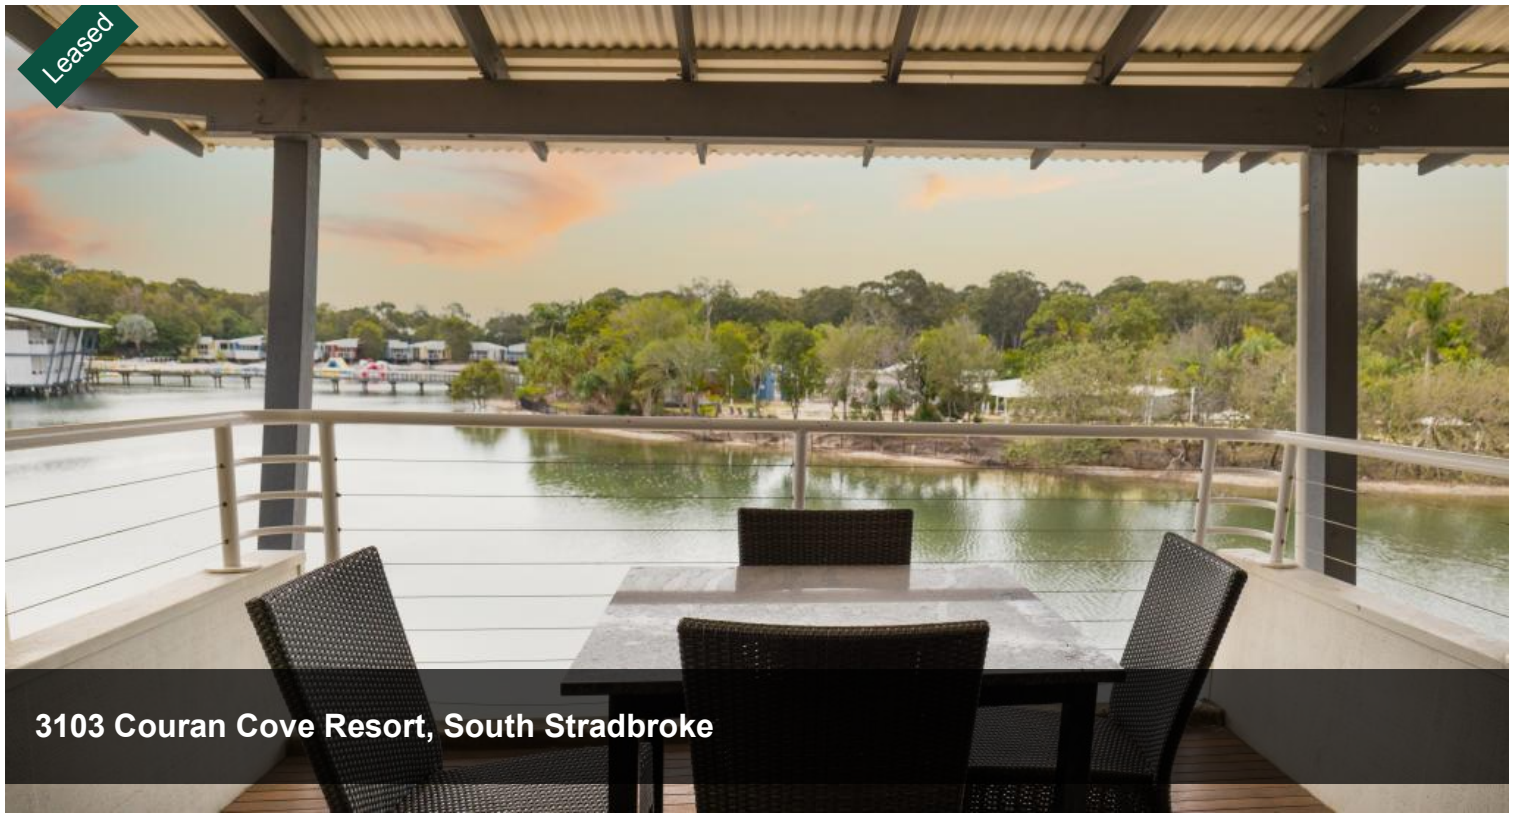

Leased

3103 Couran Cove Resort, South Stradbroke

SELF CONTAINED WATERFRONT APARTMENT

Combining luxury and comfort, this self contained apartment is a holiday makers dream come true. Decorated with exquisite taste including quality furnishings and a marble bathroom plus stunning water views from your private balcony, you won't want to leave.

The abundance of marine life and native wallabies roaming the resort plus the well signed walking tracks add a unique touch of nature not found at other resorts in South East Queensland.

Your fully self contained airconditioned apartment is spacious and conveniently located within walking distance to all resort amenities including the waterpark, pools, tennis courts, cafes, bike tracks and games room.