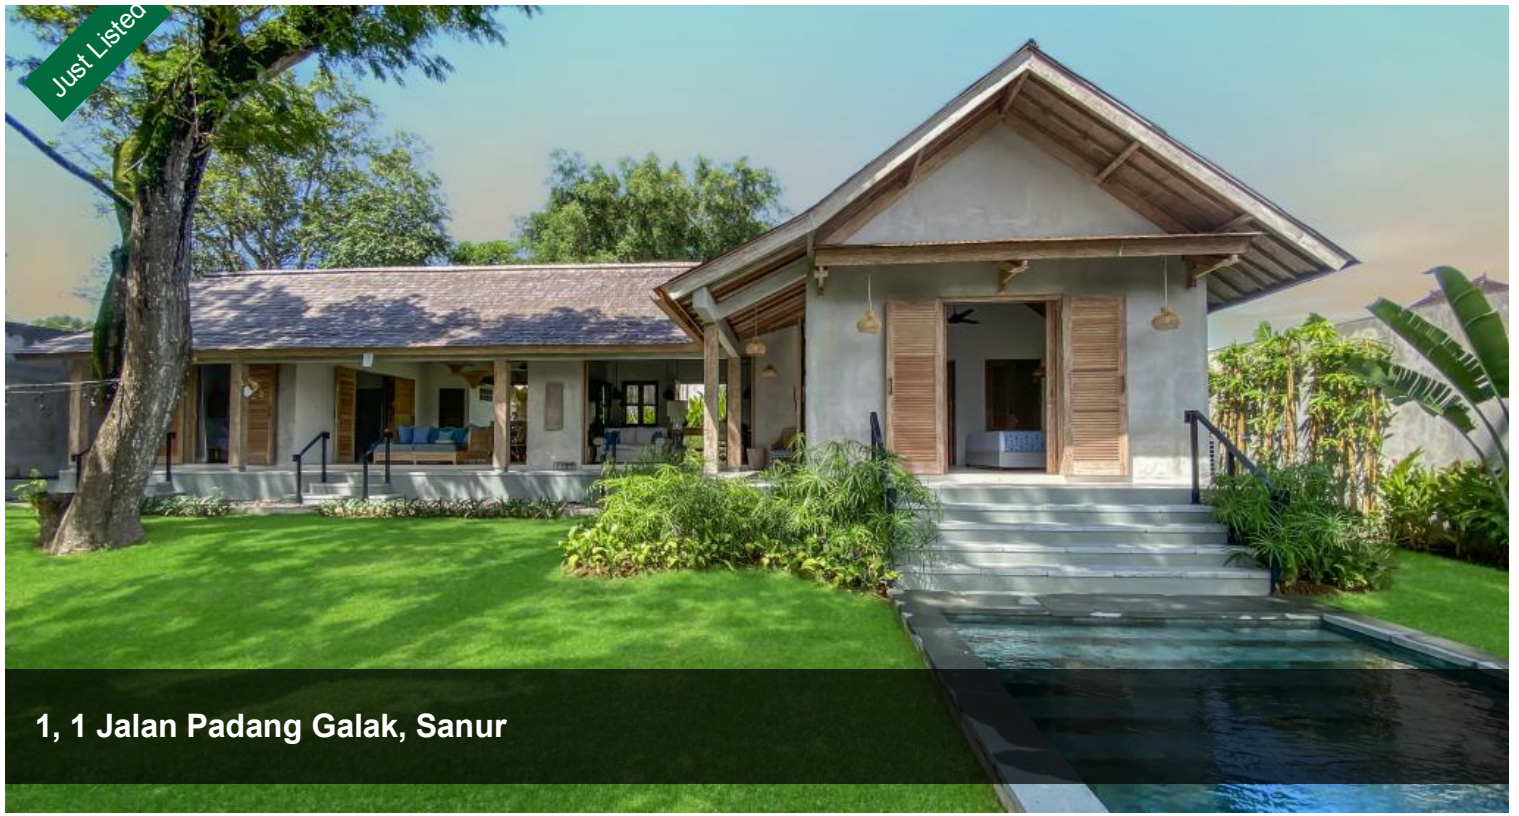

Just Listed

1, 1 Jalan Padang Galak, Sanur

SERENE TROPICAL HAVEN NEAR PADANG GALAK BEACH

🛏 3 🚿 3 🚿 2 📏 1,000m²

Price 500M IDR Per Year

Property Type Residential

Property ID 1480

Land Area 1,000 m²

AGENT DETAILS

Brennan Hill - 0424 133 622

OFFICE DETAILS

Local Property Team - Bali

0424133622

Discover this stunning, brand new tropical-style villa perfectly nestled in the heart of Sanur, just a 3-minute walk from Padang Galak Beach. Combining modern comforts with lush, natural surroundings, this villa offers the ideal retreat for families, professionals, or long-term guests seeking tranquility with convenience.

Villa Features:

Land Size: 10 Are (1,000 sqm)

Bedrooms: 3 spacious bedrooms

Bathrooms: 3 full bathrooms + 1 powder room

Living Areas: Open-concept living room perfect for gatherings

Kitchen: Fully equipped enclosed kitchen

Pet-Friendly:

Location: Near Tirta Ayu Public Swimming Pool, Padang Galak, Sanur – enjoy easy access to the beach, local dining, and vibrant community life while maintaining privacy and serenity.

Lease Terms: