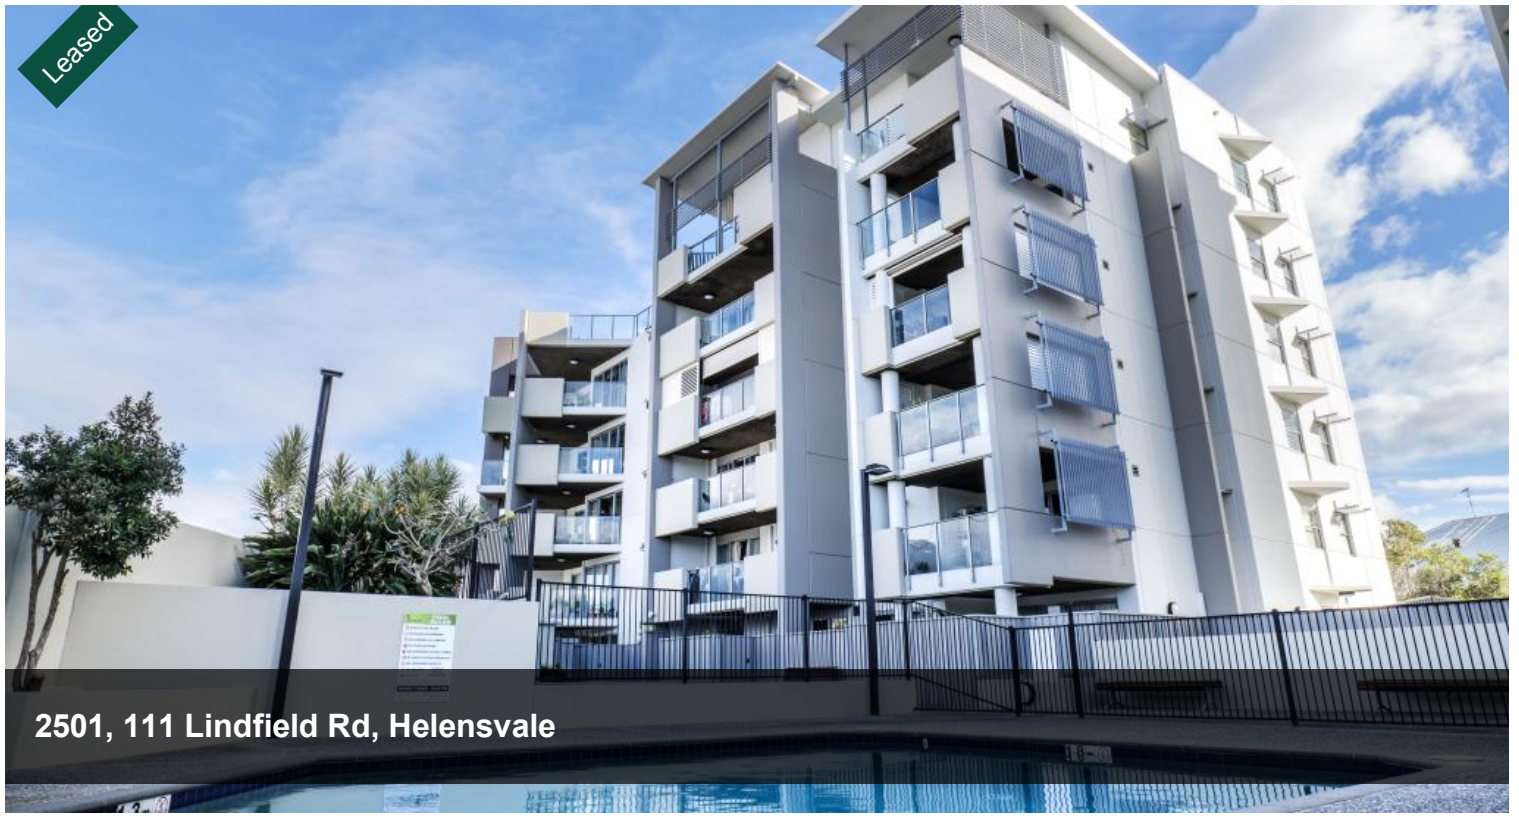

Leased

2501, 111 Lindfield Rd, Helensvale

EXCELLENT LOCATION

Spacious modern apartment located in the heart of the Helensvale shopping precinct walking distance to shops and train station. Positioned on the 5th floor in a fantastic and sought-after building with security and wonderful amenities.

FEATURES INCLUDE:

- Two spacious bedrooms with the main consisting of an ensuite and air conditioning
- Functional kitchen equipped with a dishwasher
- Large terrace which catches a lovely breeze and fantastic views
- Large air-conditioned open plan living and dining area
- Sparkling second bedroom
- Camera Intercom System
- The complex includes a pool and BBQ area
- Secure basement car space